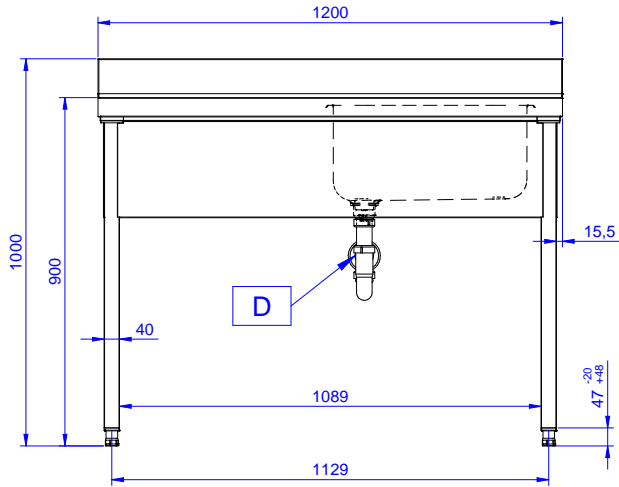

Sink Unit with 1 bowl left
hand drainer 500x500,
1200mm

Short Form Specification

Item No. _____

Worktop in 304 AISI stainless steel with front edge h=50mm. Rear upstand h=100mm. N.1 bowl 500x500mm. Front and side covering panels in stainless steel. Rear panel in stainless steel. Square section legs 40x40mm in stainless steel with adjustable feet.

Optional Accessories

- Lower shelf for 1200mm tables and sinks and for 1800 mm undercounter dishwasher sinks PNC 855145
- Set of 4 wheels (2 with brake) d. 100mm for tables and sinks (total height on wheels= 993 mm) PNC 855150
- 3-sided underframe for 1200mm tables PNC 855152
- Single plastic drain syphon 1,5 " for work tables with bowl PNC 855306
- Mixer tap with swivel spout 3/4", single hole PNC 855319
- Elbow operated mixer tap with spout 3/4", single hole PNC 855322
- Elbow operated mixer tap with short spout 3/4", single hole PNC 855323
- Elbow operated tap with spray arm and spout, single hole PNC 855324
- HD mixer tap with spray arm 3/4", single hole PNC 855326
- Foot operated mixer tap (hot and cold) with spout 3/4" PNC 855328

APPROVAL: _____

Experience the Excellence
www.electroluxprofessional.com

Key Information:

External dimensions, Width:	1200 mm
132898 (SL12SN)	1200 mm
External dimensions, Depth:	700 mm
External dimensions, Height:	900 mm
Upstand Dimensions, Height:	100 mm
Upstand Dimensions, Depth:	13 mm
Upstand Dimensions, Radius:	R=10
Bowls number	1
Bowl dimensions	500x500xH250
Net weight:	42 kg

Front

Side

D = Drain

Top