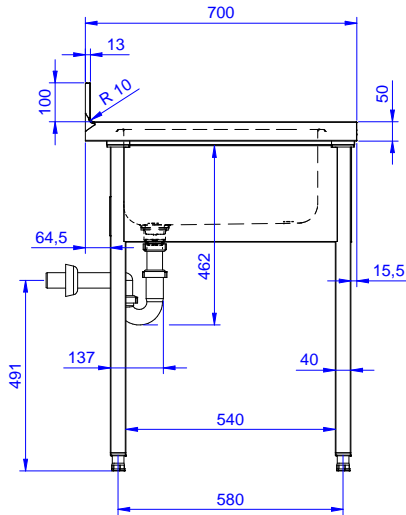

Sink Unit with 1 bowl left
hand drainer 500x500,
1200mm

Short Form Specification

Item No. _____

Worktop in 304 AISI stainless steel with front edge h=50mm. Rear upstand h=100mm. N.1 bowl 500x500mm. Front and side covering panels in stainless steel. Rear panel in stainless steel. Square section legs 40x40mm in stainless steel with adjustable feet.

Optional Accessories

- Lower shelf for 1200mm tables and sinks and for 1800 mm undercounter dishwasher sinks PNC 855145
- Set of 4 wheels (2 with brake) d. 100mm for tables and sinks (total height on wheels= 993 mm) PNC 855150
- 3-sided underframe for 1200mm tables PNC 855152
- Single plastic drain syphon 1,5 " for work tables with bowl PNC 855306
- Mixer tap with swivel spout 3/4", single hole PNC 855319
- Elbow operated mixer tap with spout 3/4", single hole PNC 855322
- Elbow operated mixer tap with short spout 3/4", single hole PNC 855323
- Elbow operated tap with spray arm and spout, single hole PNC 855324
- HD mixer tap with spray arm 3/4", single hole PNC 855326
- Foot operated mixer tap (hot and cold) with spout 3/4" PNC 855328

APPROVAL: _____

Experience the Excellence
www.electroluxprofessional.com

Key Information:

External dimensions, Width:	1200 mm
132898 (SL12SN)	1200 mm
External dimensions, Depth:	700 mm
External dimensions, Height:	900 mm
Upstand Dimensions, Height:	100 mm
Upstand Dimensions, Depth:	13 mm
Upstand Dimensions, Radius:	R=10
Bowls number	1
Bowl dimensions	500x500xH250
Net weight:	42 kg

Front

Side

D = Drain

Top